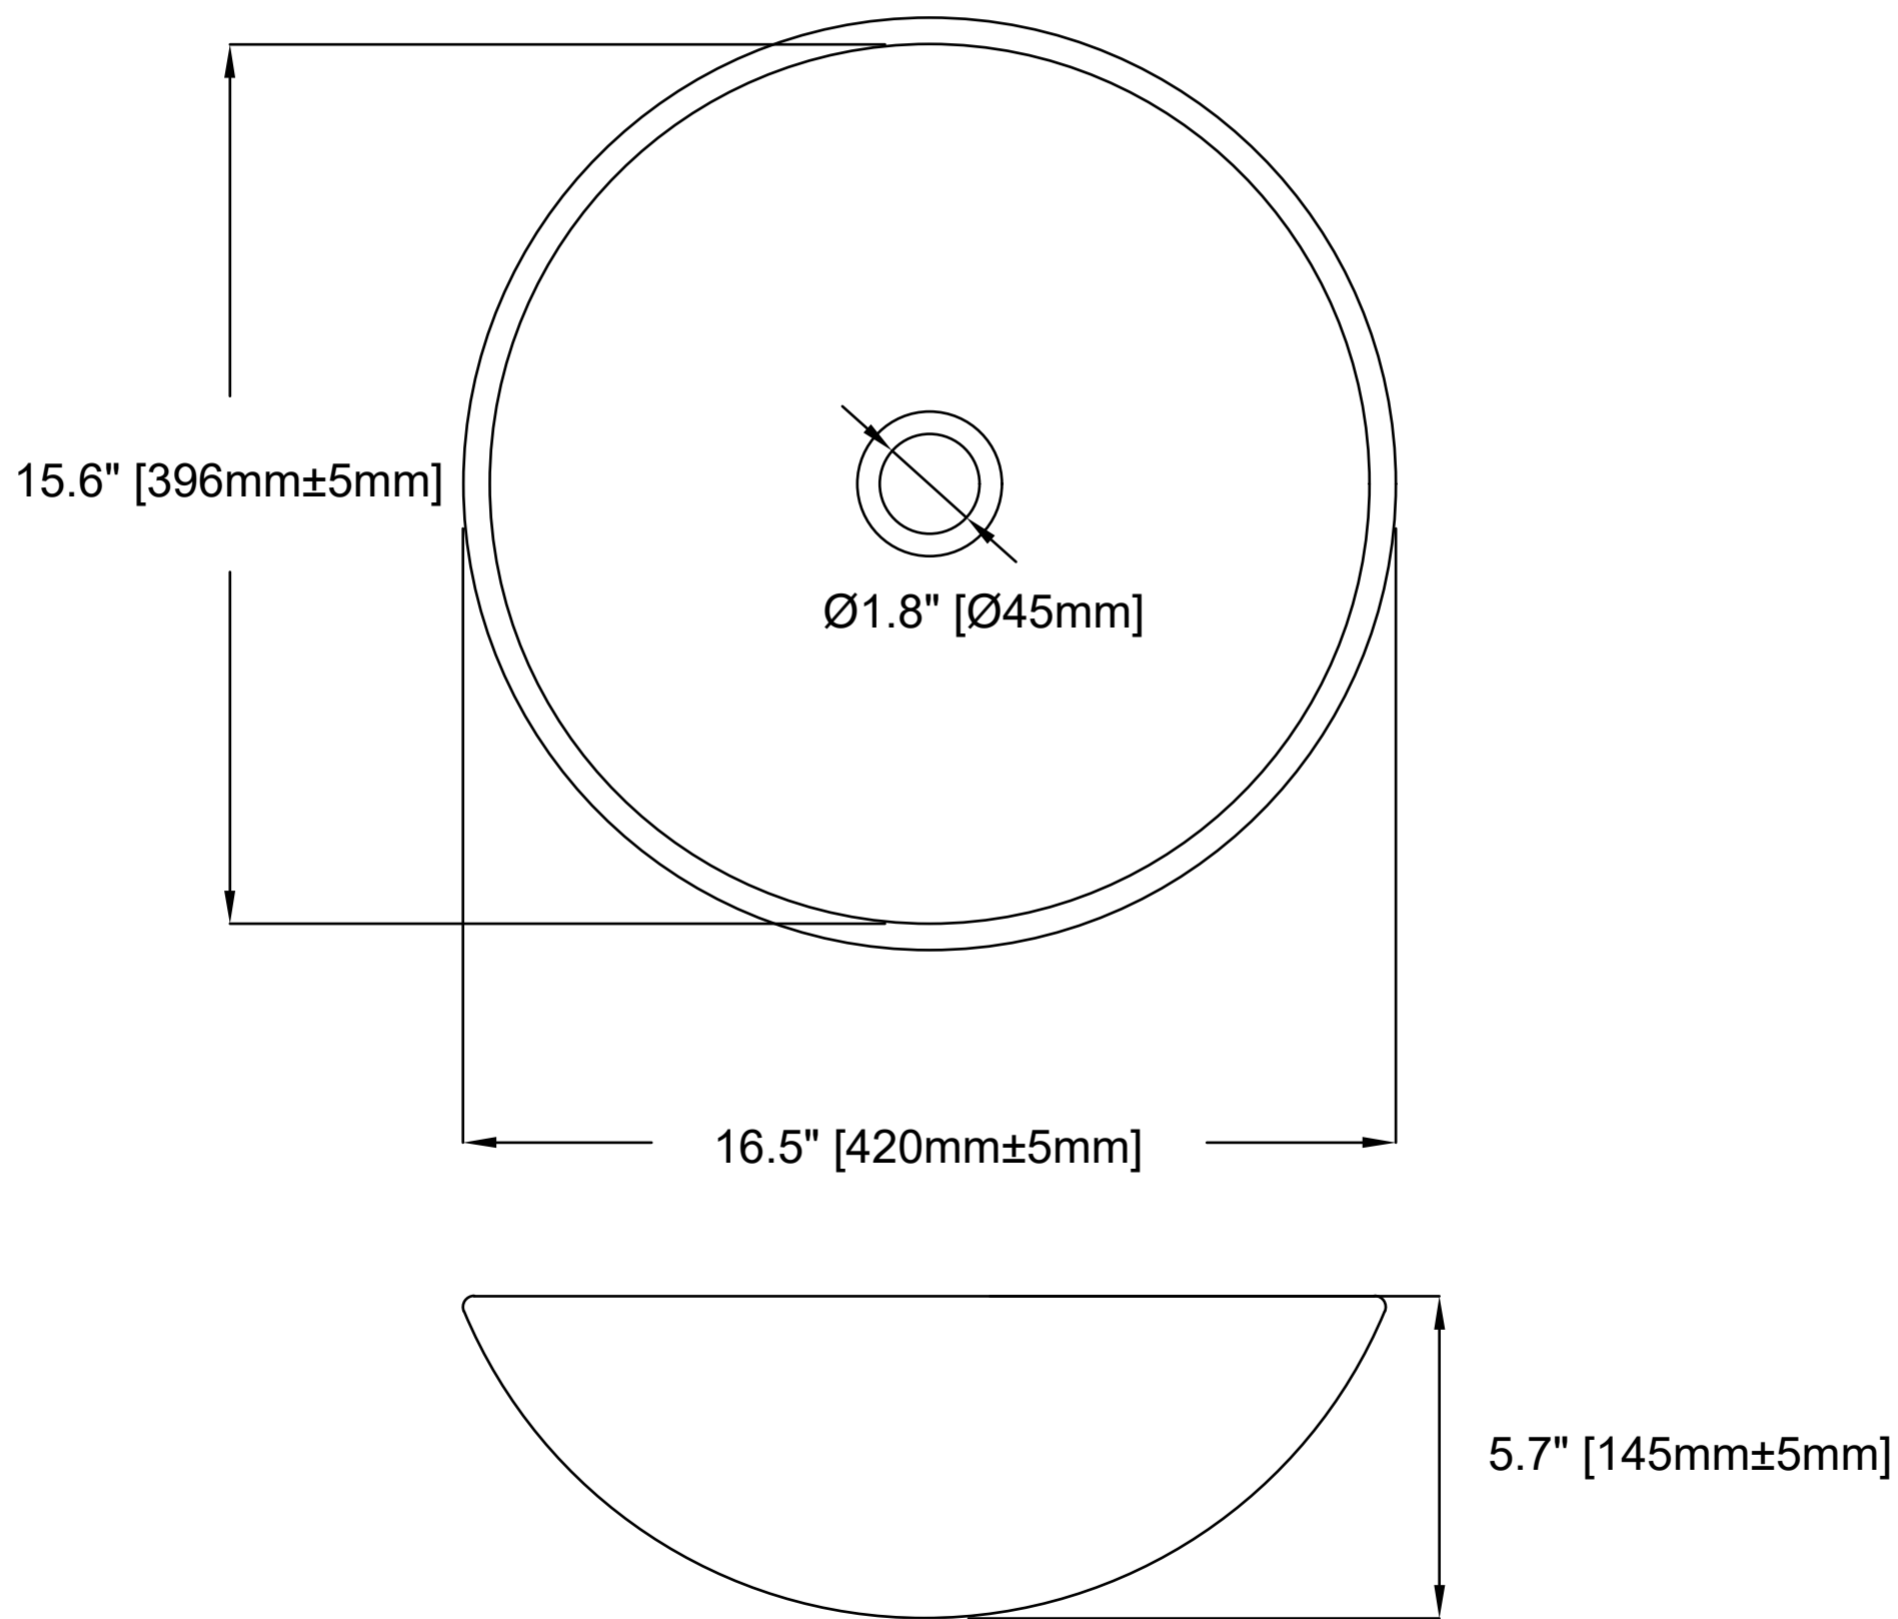

LS-AZ915

BATHROOM VESSEL SINK

HAVE QUESTIONS? CALL 305-614-4070 OR VISIT [ANZZI.COM](https://www.anzzi.com)